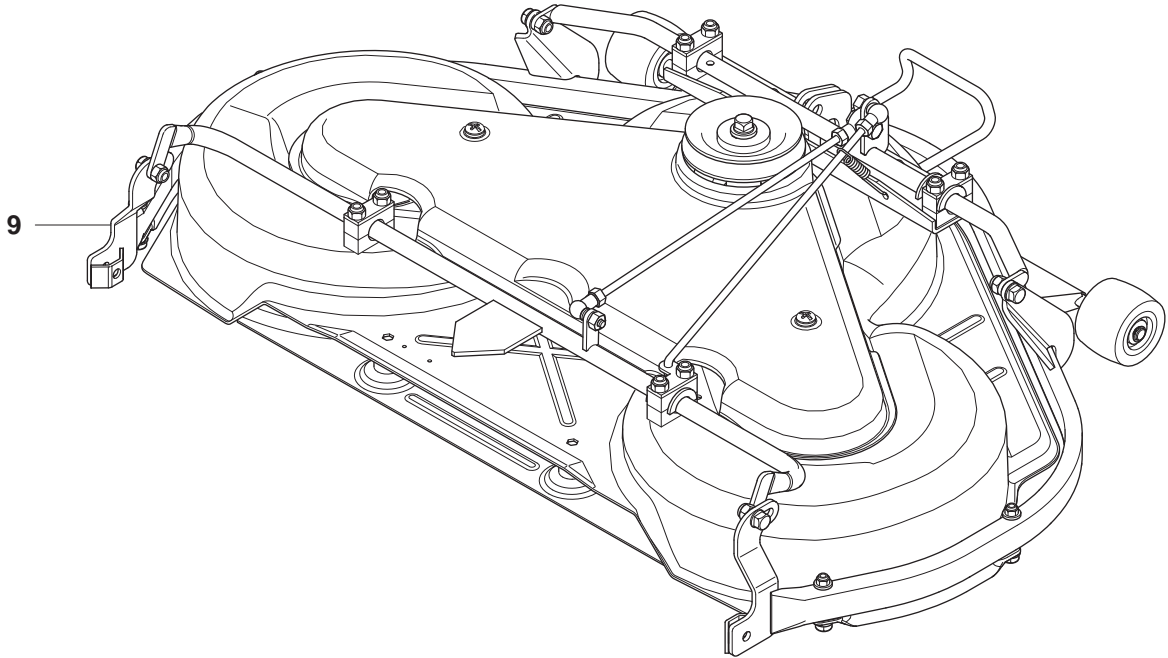

965 10 50-01 RIDER R175AWD
965 07 84-01 MOWER DECK, COMBI 103

Pos.	Compl No.	Part No.	Description	Qty.	Notes
1		506 92 90-01		1	
2		535 43 74-01		1	
3		535 43 13-01		1	
4		725 25 42-51		1	
5		725 25 36-71		1	
6		732 25 22-01		2	
7		506 59 74-01		2	
8		732 21 18-01		2	
9		965 07 84-01		1	

V 965 10 50-01 RIDER R175AWD
965 07 85-01 MOWER DECK, COMBI 112