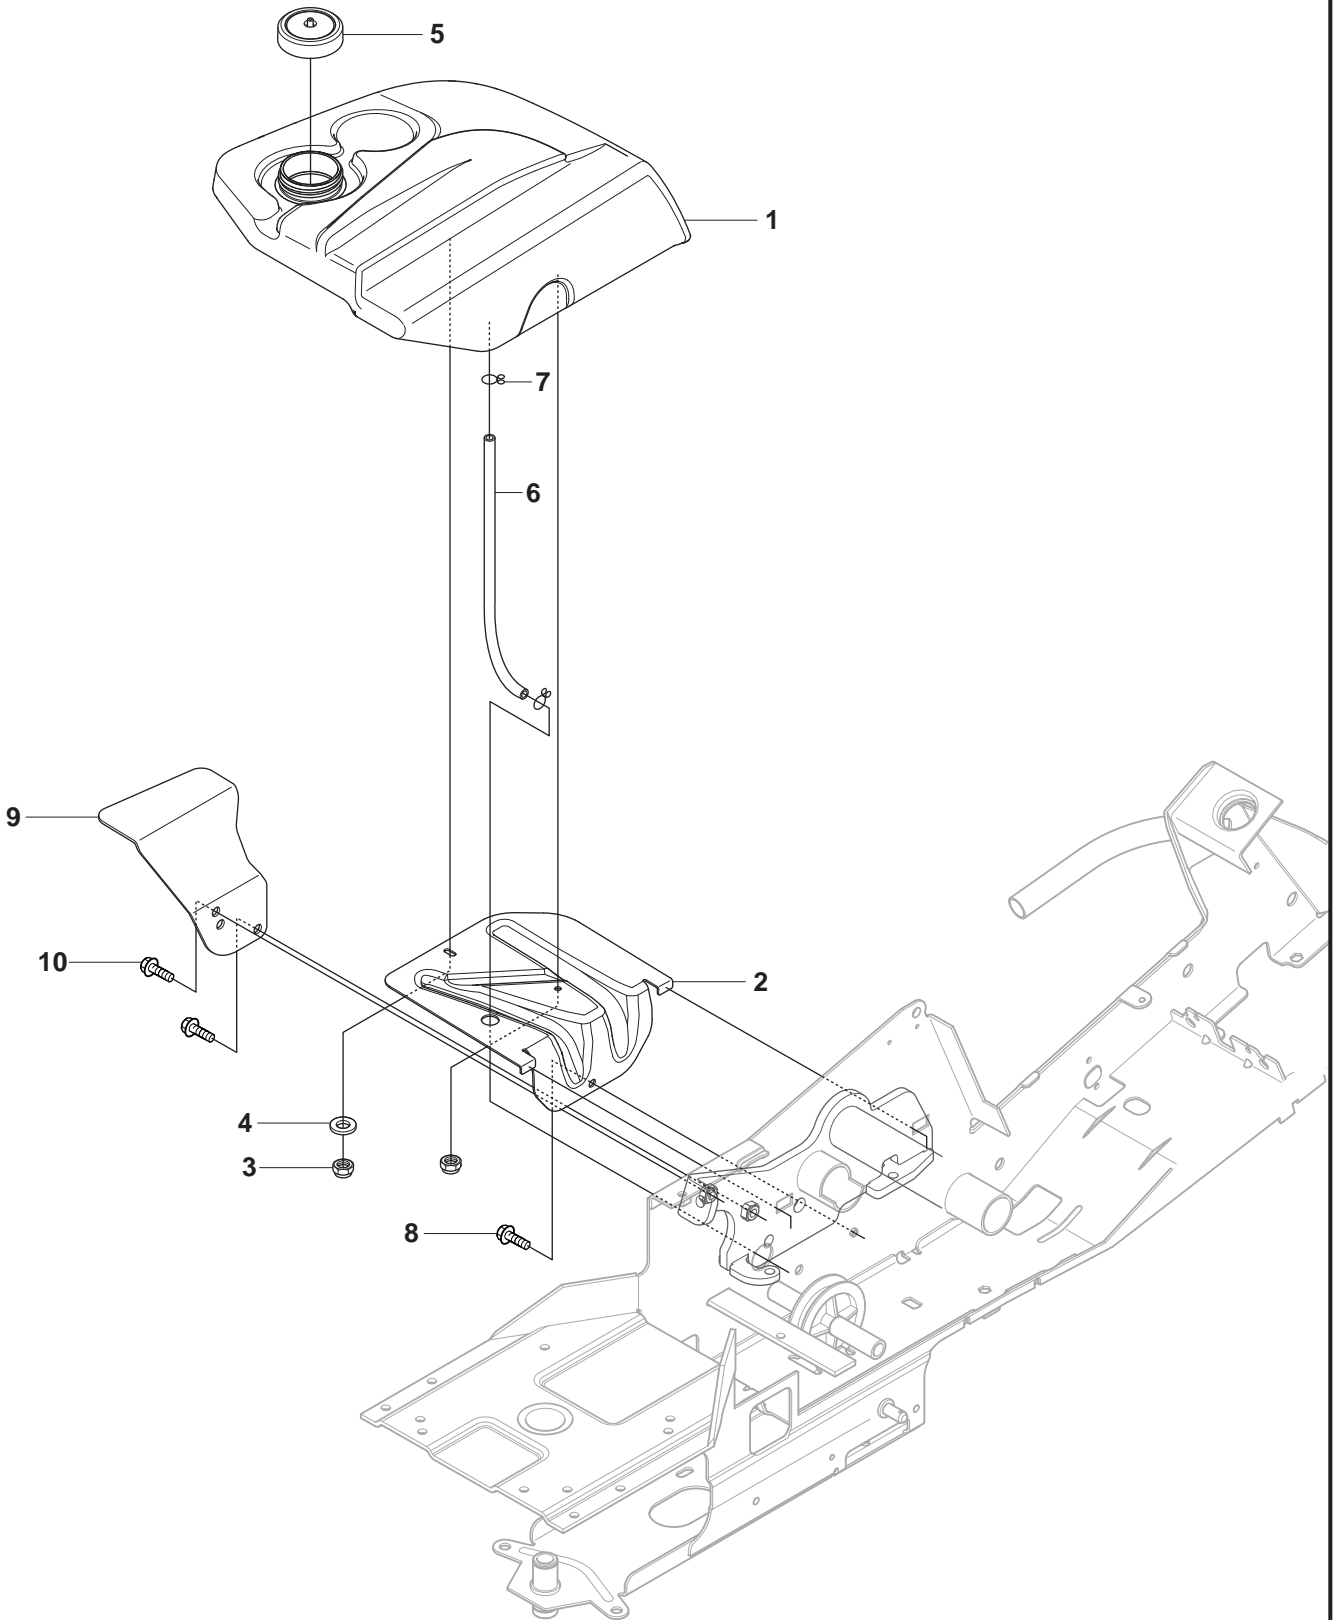

B 965 10 50-01 RIDER R175AWD
FUEL SYSTEM

B

**965 10 50-01 RIDER R175AWD
FUEL SYSTEM**

Pos.	Compl No.	Part No.	Description	Qty.	Notes
1		535 50 13-01		1	
2		544 32 93-01		1	
3		732 21 16-01		2	
4		734 11 56-01		1	
5		506 67 33-01		1	
6		506 94 67-07		1	
7		535 46 97-01		2	
8		725 23 64-61		1	
9		501 02 03-01		1	
10		725 24 93-71		2