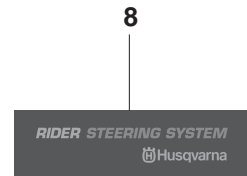

965 10 50-01 RIDER R175AWD
DECALS

965 10 50-01 RIDER R175AWD
DECALS

Pos.	Compl No.	Part No.	Description	Qty.	Notes
1		544 43 86-01		1	
2		544 43 87-01		1	
3		544 43 88-01		1	
4		544 43 90-02		1	
5		544 43 92-01		1	
6		506 58 45-01		1	
7		544 83 35-01		2	
8		544 83 36-01		1	
9		535 43 20-01		1	
10		544 39 11-02		1	
11		544 21 14-01		2	
12		506 99 96-01		1	
13		544 83 39-01		1	LEFT
14		544 83 39-02		1	RIGHT