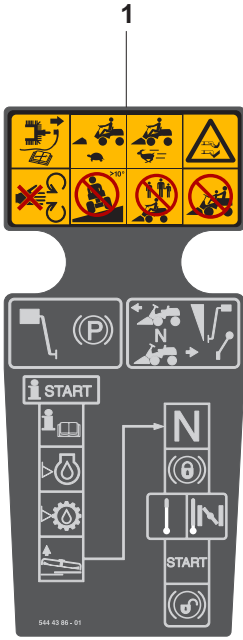

965 10 50-01 RIDER R175AWD
DECALS

965 10 50-01 RIDER R175AWD
DECALS

Pos.	Compl No.	Part No.	Description	Qty.	Notes
1		544 43 86-01		1	
2		544 43 87-01		1	
3		544 43 88-01		1	
4		544 43 90-02		1	
5		544 43 92-01		1	
6		506 58 45-01		1	
7		544 83 35-01		2	
8		544 83 36-01		1	
9		535 43 20-01		1	
10		544 39 11-02		1	
11		544 21 14-01		2	
12		506 99 96-01		1	
13		544 83 39-01		1	LEFT
14		544 83 39-02		1	RIGHT