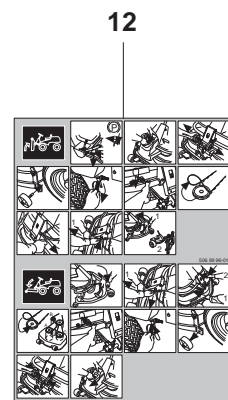

965 10 50-01 RIDER R175AWD
DECALS

965 10 50-01 RIDER R175AWD
DECALS

Pos.	Compl No.	Part No.	Description	Qty.	Notes
1		544 43 86-01		1	
2		544 43 87-01		1	
3		544 43 88-01		1	
4		544 43 90-02		1	
5		544 43 92-01		1	
6		506 58 45-01		1	
7		544 83 35-01		2	
8		544 83 36-01		1	
9		535 43 20-01		1	
10		544 39 11-02		1	
11		544 21 14-01		2	
12		506 99 96-01		1	
13		544 83 39-01		1	LEFT
14		544 83 39-02		1	RIGHT