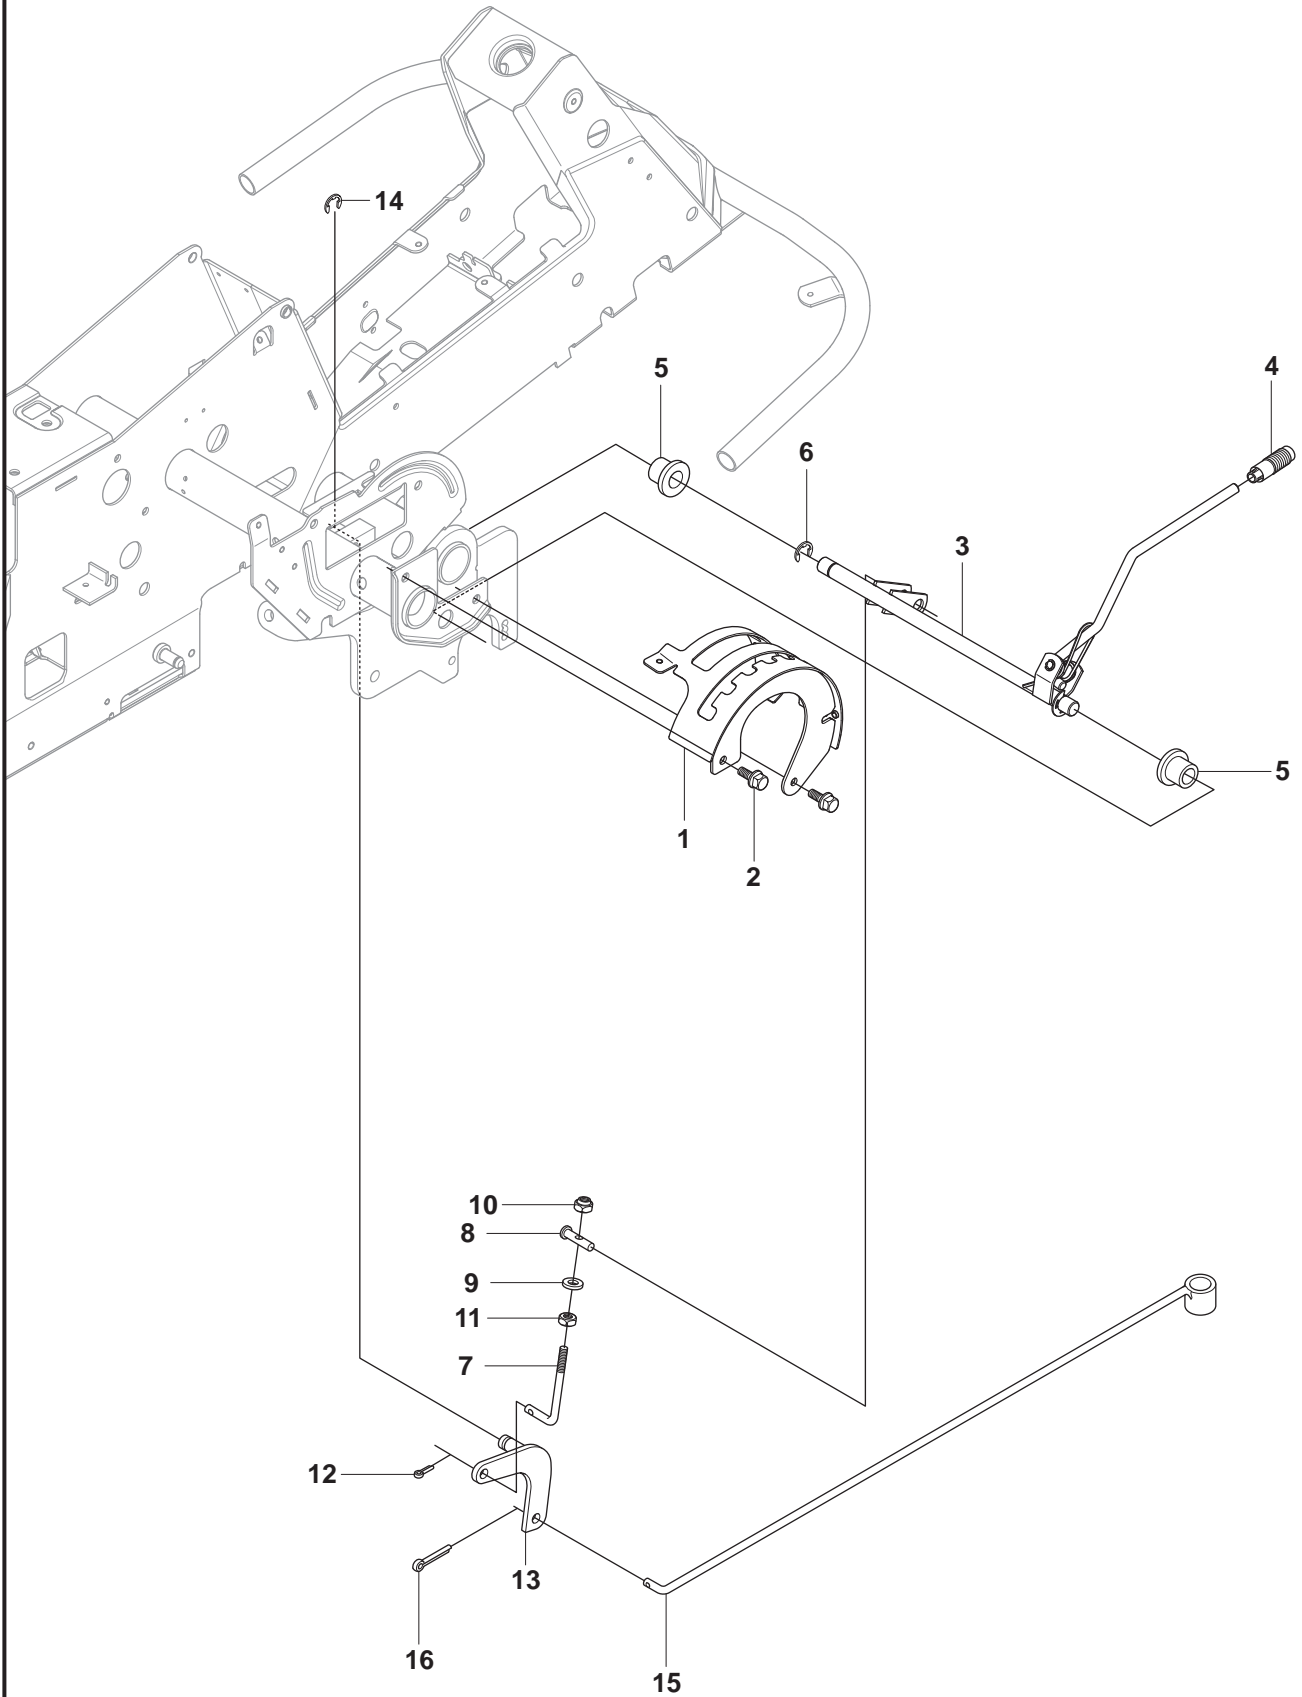

D

**965 10 50-01 RIDER R175AWD
HEIGHT ADJUSTMENT**

D

**965 10 50-01 RIDER R175AWD
HEIGHT ADJUSTMENT**

Pos.	Compl No.	Part No.	Description	Qty.	Notes
1		535 50 14-01		1	
2		506 57 01-03		2	
3		504 73 45-01	NEW PART	1	
4		506 54 20-01		1	
5		506 55 43-01		2	
6		735 31 22-20		1	
7		506 90 82-01		1	
8		506 78 46-01		1	
9		734 11 72-01		1	
10		732 21 18-01		1	
11		731 23 18-01		1	
12		721 61 83-01		1	
13		506 99 83-01		1	
14		735 31 15-20		1	
15		506 97 51-01		1	
16		721 61 83-01		1