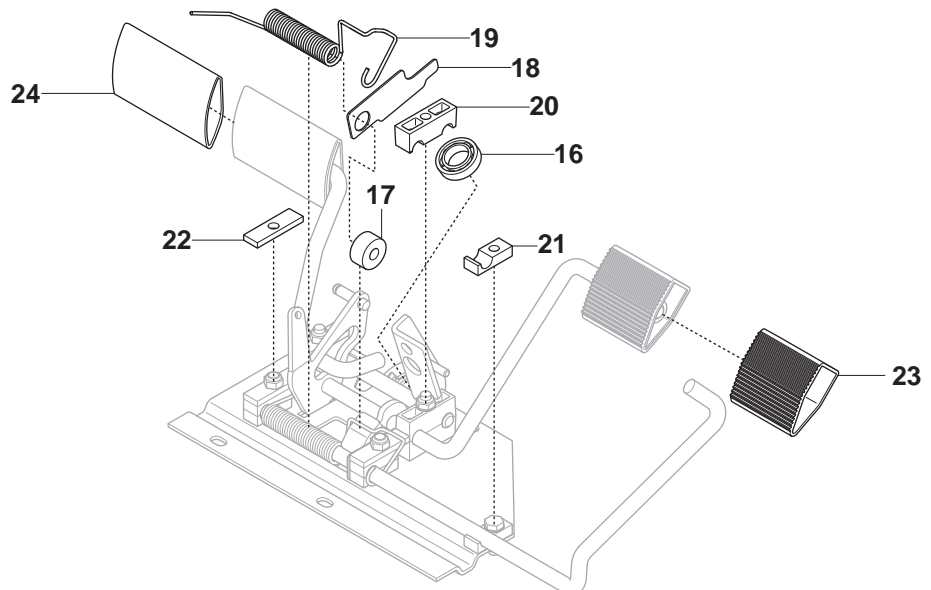

P 965 10 50-01 RIDER R175AWD
PEDALS

PEDALS