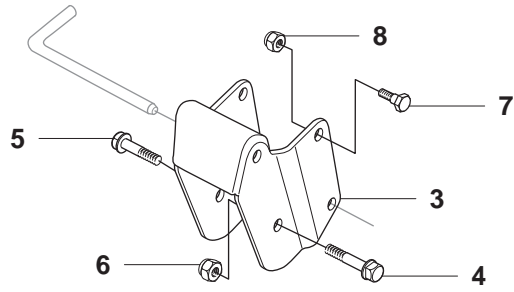

965 10 50-01 RIDER R175AWD
965 07 84-01 MOWER DECK, COMBI 103

Pos.	Compl No.	Part No.	Description	Qty.	Notes
1		506 92 90-01		1	
2		535 43 74-01		1	
3		535 43 13-01		1	
4		725 25 42-51		1	
5		725 25 36-71		1	
6		732 25 22-01		2	
7		506 59 74-01		2	
8		732 21 18-01		2	
9		965 07 84-01		1	

V 965 10 50-01 RIDER R175AWD
965 07 85-01 MOWER DECK, COMBI 112