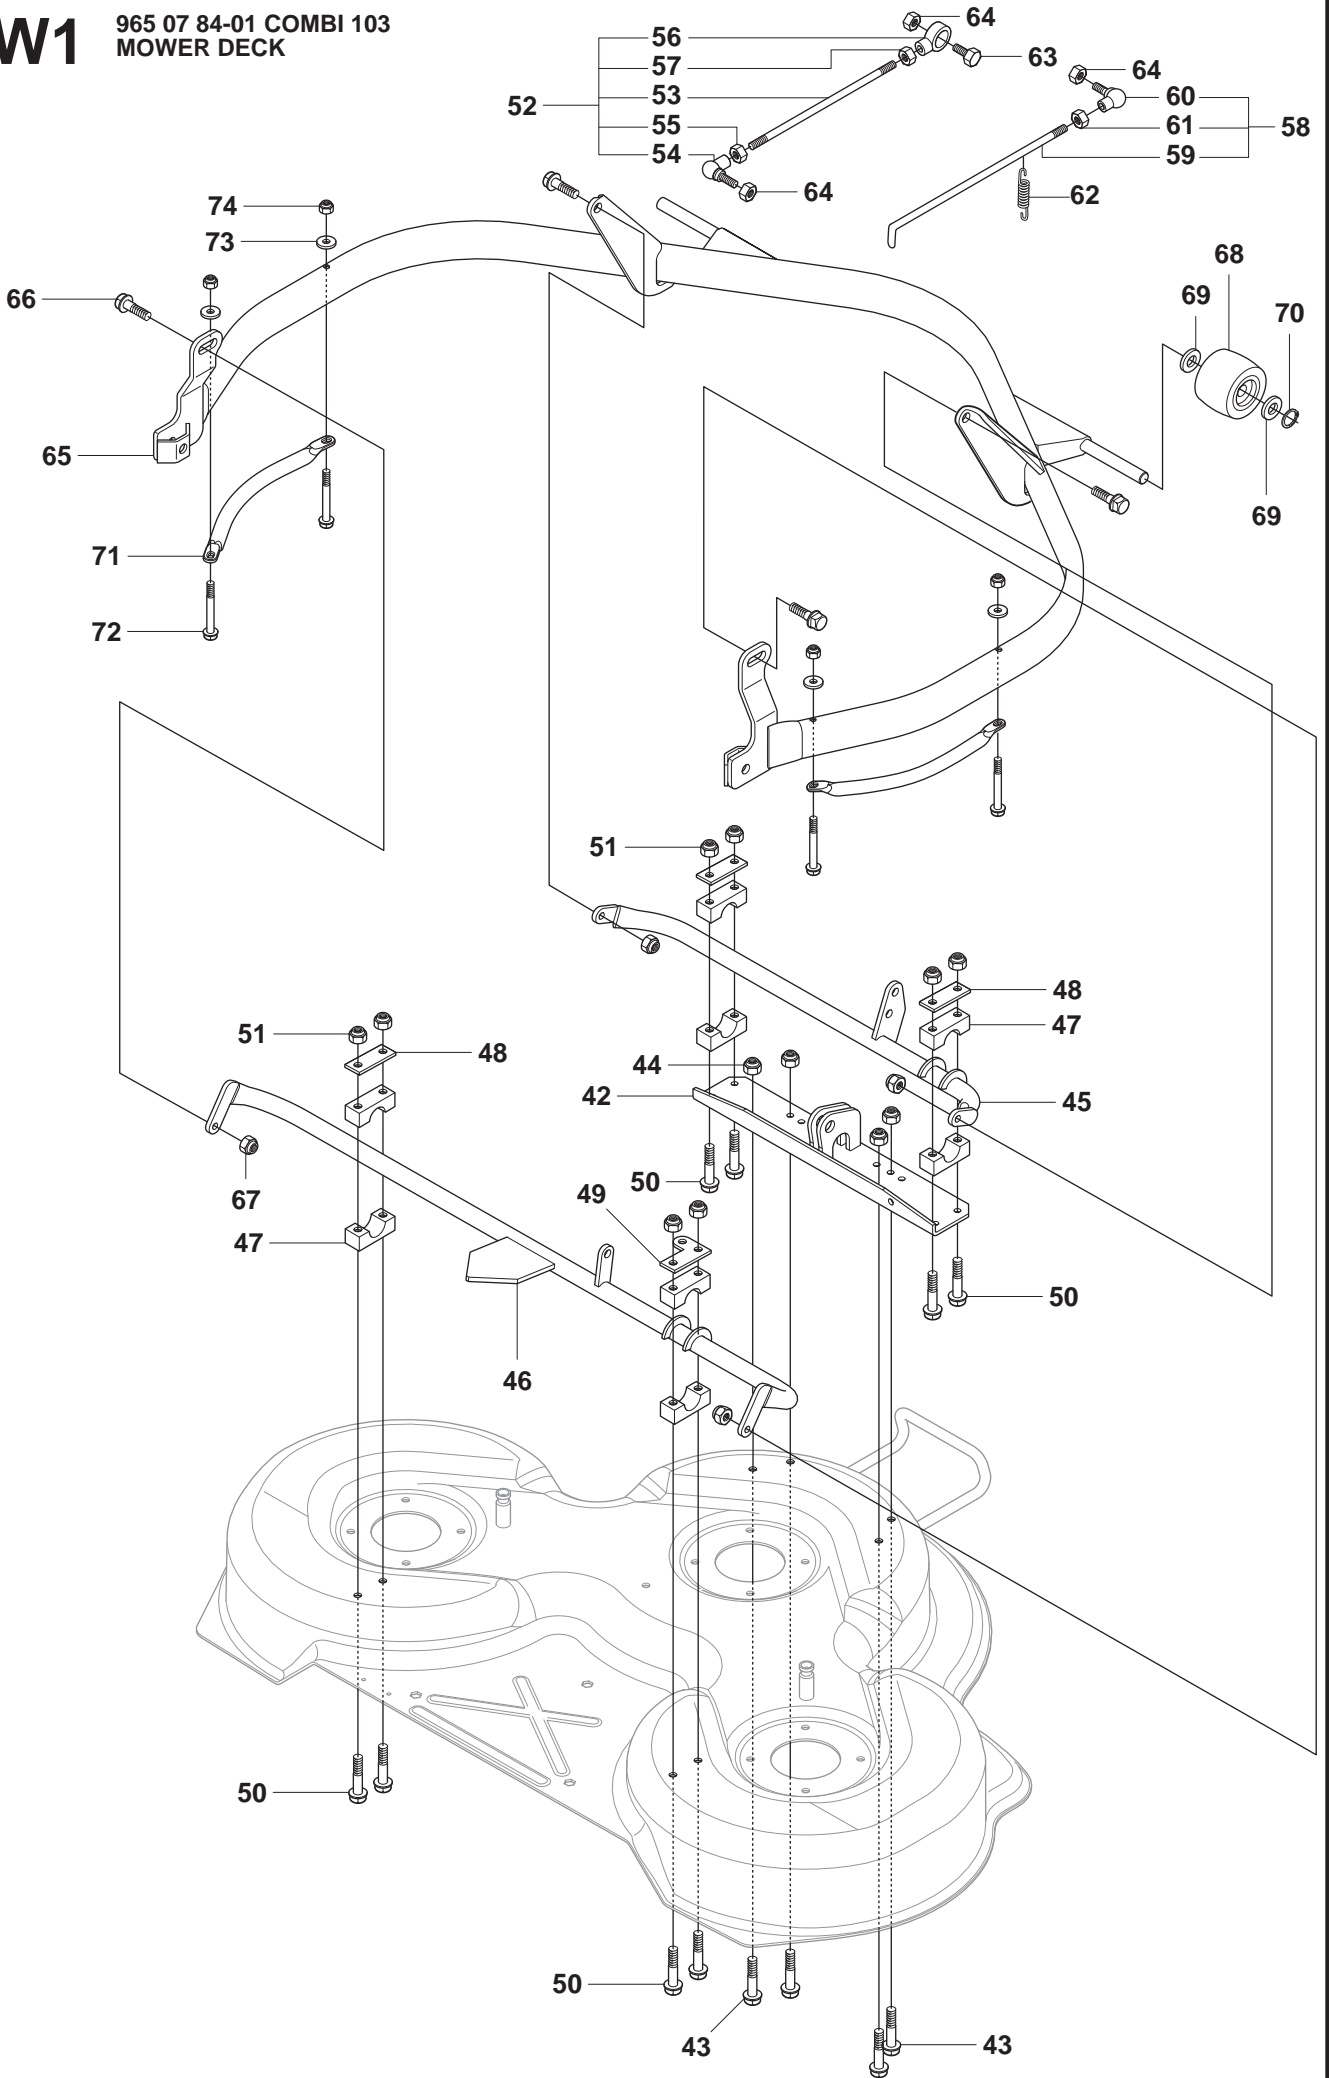

965 10 50-01 RIDER R175AWD
965 07 85-01 MOWER DECK, COMBI 112

Pos.	Compl No.	Part No.	Description	Qty.	Notes
1		506 92 90-01		1	
2		535 43 74-01		1	
3		535 43 13-01		1	
4		725 25 42-51		1	
5		725 25 36-71		1	
6		732 25 22-01		2	
7		506 59 74-01		2	
8		732 21 18-01		2	
9		965 07 85-01		1	

W1

965 07 84-01 COMBI 103
MOWER DECK